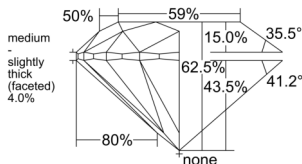

GIA®

FACSIMILE

GIA REPORT 6555527851

Verify this report at GIA.edu

GIA NATURAL DIAMOND DOSSIER®

June 19, 2026
GIA Report Number 6555527851
Shape and Cutting Style ..... Round Brilliant
Measurements ..... 4.79 - 4.82 x 3.00 mm

GRADING RESULTS

Carat Weight ..... 0.43 carat
Color Grade ..... D
Clarity Grade VVS1
Cut Grade ..... Excellent

ADDITIONAL GRADING INFORMATION

Polish ..... Excellent
Symmetry ..... Excellent
Fluorescence ..... Medium Blue
Clarity Characteristics ..... Pinpoint, Feather
Inscription(s): GIA 6555527851

PROPORTIONS

Profile to actual proportions