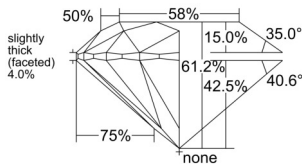

GIA®

FACSIMILE

GIA REPORT 6555527031

Verify this report at GIA.edu

GIA NATURAL DIAMOND DOSSIER®

June 20, 2026
GIA Report Number 6555527031
Shape and Cutting Style ..... Round Brilliant
Measurements ..... 5.09 - 5.10 x 3.12 mm

GRADING RESULTS

Carat Weight ..... 0.50 carat
Color Grade ..... D
Clarity Grade VS1
Cut Grade ..... Excellent

ADDITIONAL GRADING INFORMATION

Polish ..... Excellent
Symmetry ..... Excellent
Fluorescence ..... None
Clarity Characteristics ..... Feather, Pinpoint
Inscription(s): GIA 6555527031

PROPORTIONS

Profile to actual proportions

GRADING SCALES

GIA COLOR SCALE

COLORED	D
	E
	F
	G
	H
	I
	J
NEAR COLORLESS	K
	L
FAIN	M
	N
	O
	P
	Q
	R
	S
	T
	U
	V
	W
	X
	Y
LIGHT	Z

GIA CLARITY SCALE

VERY VERY SLIGHTLY INCLUDED	FLAWLESS
	INTERNALLY FLAWLESS
VERY SLIGHTLY INCLUDED	VVS₁
	VVS₂
SLIGHTLY INCLUDED	VS₁
	VS₂
INCLUDED	SI₁
	SI₂
	I₁
	I₂
	I₃

GIA CUT SCALE

EXCELLENT
VERY GOOD
GOOD
FAIR
POOR