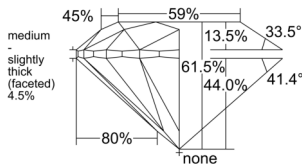

GIA®

FACSIMILE

GIA REPORT 6555525919

Verify this report at GIA.edu

GIA NATURAL DIAMOND DOSSIER®

June 18, 2026
GIA Report Number 6555525919
Shape and Cutting Style ..... Round Brilliant
Measurements ..... 4.27 - 4.30 x 2.64 mm

GRADING RESULTS

Carat Weight ..... 0.30 carat
Color Grade ..... H
Clarity Grade VVS1
Cut Grade ..... Excellent

ADDITIONAL GRADING INFORMATION

Polish ..... Excellent
Symmetry ..... Excellent
Fluorescence ..... Medium Blue
Clarity Characteristics ..... Pinpoint, Feather
Inscription(s): GIA 6555525919

PROPORTIONS

Profile to actual proportions