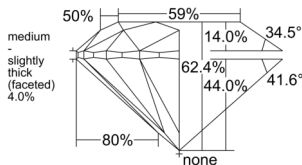

GIA®

FACSIMILE

GIA NATURAL DIAMOND DOSSIER®

June 18, 2026
GIA Report Number 6555524450
Shape and Cutting Style ..... Round Brilliant
Measurements ..... 5.06 - 5.09 x 3.16 mm

GRADING RESULTS

Carat Weight ..... 0.50 carat
Color Grade ..... H
Clarity Grade S11
Cut Grade ..... Excellent

ADDITIONAL GRADING INFORMATION

Polish ..... Excellent
Symmetry ..... Excellent
Fluorescence ..... None
Clarity Characteristics ..... Cloud, Crystal
Inscription(s): GIA 6555524450

GIA REPORT 6555524450

Verify this report at GIA.edu

PROPORTIONS

Profile to actual proportions