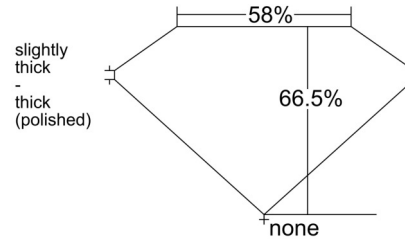

GIA NATURAL DIAMOND GRADING REPORT

June 25, 2026  
 GIA Report Number ..... 6555519960  
 Shape and Cutting Style ..... Emerald Cut  
 Measurements ..... 7.33 x 4.59 x 3.06 mm

GRADING RESULTS

Carat Weight ..... 1.01 carat  
 Color Grade ..... I  
 Clarity Grade ..... VVS1

ADDITIONAL GRADING INFORMATION

Polish ..... Excellent  
 Symmetry ..... Very Good  
 Fluorescence ..... None  
 Inscription(s): GIA 6555519960

PROPORTIONS

Profile not to actual proportions

CLARITY CHARACTERISTICS

KEY TO SYMBOLS\*

 Feather

\* Red symbols denote internal characteristics (inclusions). Green or black symbols denote external characteristics (blemishes). Diagram is an approximate representation of the diamond, and symbols shown indicate type, position, and approximate size of clarity characteristics. All clarity characteristics may not be shown. Details of finish are not shown.