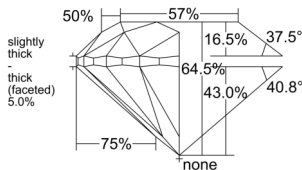

GIA®

FACSIMILE

GIA REPORT 6555518761

Verify this report at GIA.edu

GIA NATURAL DIAMOND DOSSIER®

June 18, 2026
GIA Report Number 6555518761
Shape and Cutting Style ..... Round Brilliant
Measurements ..... 4.98 - 5.02 x 3.22 mm

GRADING RESULTS

Carat Weight ..... 0.51 carat
Color Grade I
Clarity Grade VS2
Cut Grade ..... Very Good

ADDITIONAL GRADING INFORMATION

Polish ..... Excellent
Symmetry ..... Very Good
Fluorescence ..... Medium Blue
Clarity Characteristics ..... Crystal
Inscription(s): GIA 6555518761

PROPORTIONS

Profile to actual proportions

GRADING SCALES

GIA COLOR SCALE	GIA CLARITY SCALE	GIA CUT SCALE
COLOURLESS	FLAWLESS	EXCELLENT
D	INTERNALLY FLAWLESS	
E	VVS₁	VERY GOOD
F		
G	VS₁	GOOD
H		
I	SI₁	FAIR
J		
K	I₁	POOR
L		
M	I₂	
N	I₃	
O		
P		
Q		
R		
S		
T		
U		
V		
W		
X		
Y		
Z