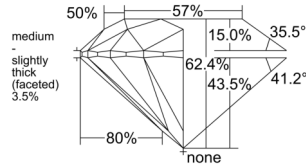

GIA®

FACSIMILE

GIA REPORT 6555518375

Verify this report at GIA.edu

GIA NATURAL DIAMOND DOSSIER®

June 18, 2026
GIA Report Number 6555518375
Shape and Cutting Style ..... Round Brilliant
Measurements ..... 5.38 - 5.42 x 3.37 mm

GRADING RESULTS

Carat Weight ..... 0.60 carat
Color Grade ..... F
Clarity Grade S11
Cut Grade ..... Excellent

ADDITIONAL GRADING INFORMATION

Polish ..... Excellent
Symmetry ..... Excellent
Fluorescence ..... None
Clarity Characteristics..... Cloud, Crystal, Feather
Inscription(s): GIA 6555518375

PROPORTIONS

GRADING SCALES

GIA COLOR SCALE	GIA CLARITY SCALE	GIA CUT SCALE	
D	FLAWLESS	EXCELLENT	
E	INTERNALLY FLAWLESS		
F		VVS₁	VERY GOOD
G	VVS₂		
H	VS₁	GOOD	
I	VS₂		
J	S1₁	FAIR	
K	S1₂		
L	I₁	POOR	
M	I₂		
N	I₃		
O			
P			
Q			
R			
S			
T			
U			
V			
W			
X			
Y			
Z