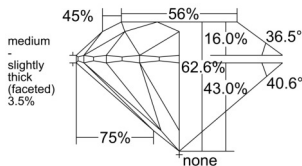

GIA®

FACSIMILE

GIA REPORT 6555513791

Verify this report at GIA.edu

GIA NATURAL DIAMOND DOSSIER®

June 17, 2026
GIA Report Number 6555513791
Shape and Cutting Style ..... Round Brilliant
Measurements ..... 5.66 - 5.69 x 3.55 mm

GRADING RESULTS

Carat Weight ..... 0.71 carat
Color Grade ..... F
Clarity Grade S11
Cut Grade ..... Excellent

ADDITIONAL GRADING INFORMATION

Polish ..... Excellent
Symmetry ..... Excellent
Fluorescence ..... None
Clarity Characteristics ..... Cloud, Feather
Inscription(s): GIA 6555513791

PROPORTIONS

Profile to actual proportions

GRADING SCALES

GIA COLOR SCALE	GIA CLARITY SCALE	GIA CUT SCALE	
D	FLAWLESS	EXCELLENT	
E	INTERNALLY FLAWLESS		
F		VVS₁	VERY GOOD
G	VVS₂		
H	VS₁	GOOD	
I	VS₂		
J	S1₁	FAIR	
K	S1₂		
L	I₁	POOR	
M	I₂		
N	I₃		
O			
P			
Q			
R			
S			
T			
U			
V			
W			
X			
Y			
Z