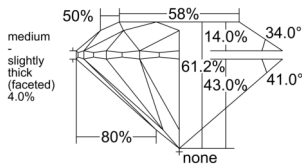

GIA®

FACSIMILE

GIA REPORT 6555513661

Verify this report at GIA.edu

GIA NATURAL DIAMOND DOSSIER®

June 17, 2026
GIA Report Number 6555513661
Shape and Cutting Style ..... Round Brilliant
Measurements ..... 5.08 - 5.11 x 3.12 mm

GRADING RESULTS

Carat Weight ..... 0.50 carat
Color Grade ..... D
Clarity Grade VS1
Cut Grade ..... Excellent

ADDITIONAL GRADING INFORMATION

Polish ..... Excellent
Symmetry ..... Excellent
Fluorescence ..... None
Clarity Characteristics.. Feather, Knot, Pinpoint, Indented Natural
Inscription(s): GIA 6555513661

PROPORTIONS

Profile to actual proportions

GRADING SCALES

GIA COLOR SCALE

COLORLESS	D
	E
	F
	G
	H
	I
	J
NEAR COLORLESS	K
	L
Faint	M
	N
	O
	P
	Q
	R
	S
	T
	U
	V
	W
	X
	Y
Light	Z

GIA CLARITY SCALE

FLAWLESS	VERY VERY SLIGHTLY INCLUDED	VS₁	VS₂	SI₁	SI₂	I₁	I₂	I₃	
									FLAWLESS
INTERNALLY FLAWLESS	VERY SLIGHTLY INCLUDED								

GIA CUT SCALE

EXCELLENT
VERY GOOD
GOOD
FAIR
POOR