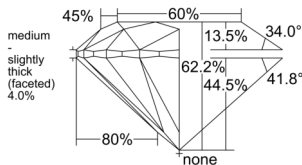

GIA®

FACSIMILE

GIA REPORT 6555504899

Verify this report at GIA.edu

GIA NATURAL DIAMOND DOSSIER®

June 16, 2026
GIA Report Number 6555504899
Shape and Cutting Style ..... Round Brilliant
Measurements ..... 5.07 - 5.09 x 3.16 mm

GRADING RESULTS

Carat Weight ..... 0.50 carat
Color Grade I
Clarity Grade VS1
Cut Grade ..... Excellent

ADDITIONAL GRADING INFORMATION

Polish ..... Excellent
Symmetry ..... Excellent
Fluorescence ..... Strong Blue
Clarity Characteristics..... Cloud, Needle, Pinpoint
Inspection(s): GIA 6555504899

PROPORTIONS

Profile to actual proportions