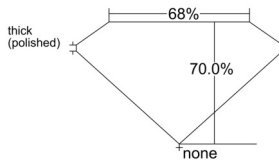

GIA®

FACSIMILE

GIA REPORT 6555504291

Verify this report at GIA.edu

GIA NATURAL DIAMOND DOSSIER®

June 18, 2026
GIA Report Number 6555504291
Shape and Cutting Style ..... **Square Modified Brilliant**
Measurements ..... 4.90 x 4.90 x 3.43 mm

GRADING RESULTS

Carat Weight ..... 0.71 carat
Color Grade I
Clarity Grade VS1

ADDITIONAL GRADING INFORMATION

Polish ..... Excellent
Symmetry ..... Excellent
Fluorescence ..... None
Clarity Characteristics ..... Feather
Inscription(s): GIA 6555504291

PROPORTIONS

Profile not to actual proportions

GRADING SCALES

GIA COLOR SCALE		GIA CLARITY SCALE			
COLORLESS	D	VERY VERY SLIGHTLY INCLUDED	FLAWLESS		
	E		INTERNALLY FLAWLESS		
	F	VERY SLIGHTLY INCLUDED	VVS₁		
	G		VVS₂		
	H		VS₁		
	NEAR COLORLESS	I	SLIGHTLY INCLUDED	VS₂	
		J		SI₁	
		FAINT	K	INCLUDED	SI₂
			L		I₁
			M		I₂
VERT LIGHT	N	LIGHT	I₃		
	O				
	P				
	Q				
	R