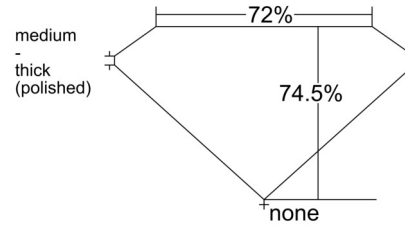

GIA NATURAL DIAMOND GRADING REPORT

June 19, 2026
GIA Report Number 6555500676
Shape and Cutting Style ..... Square Modified Brilliant
Measurements ..... 5.77 x 5.52 x 4.11 mm

GRADING RESULTS

Carat Weight ..... 1.01 carat
Color Grade I
Clarity Grade VS2

ADDITIONAL GRADING INFORMATION

Polish ..... Excellent
Symmetry ..... Very Good
Fluorescence ..... None
Inscription(s): GIA 6555500676

Comments: Additional clouds are not shown. Pinpoints are not shown.

PROPORTIONS

Profile not to actual proportions