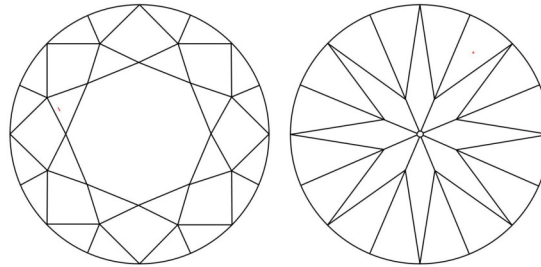

GIA NATURAL DIAMOND GRADING REPORT

June 19, 2026  
 GIA Report Number ..... 6555497551  
 Shape and Cutting Style ..... Round Brilliant  
 Measurements ..... 6.14 - 6.18 x 3.83 mm

GRADING RESULTS

Carat Weight ..... 0.90 carat  
 Color Grade ..... K  
 Clarity Grade ..... VVS2  
 Cut Grade ..... Excellent

ADDITIONAL GRADING INFORMATION

Polish ..... Excellent  
 Symmetry ..... Excellent  
 Fluorescence ..... None  
 Inscription(s): GIA 6555497551

PROPORTIONS

Profile to actual proportions

CLARITY CHARACTERISTICS

KEY TO SYMBOLS\*

- Needle
- Pinpoint

\* Red symbols denote internal characteristics (inclusions). Green or black symbols denote external characteristics (blemishes). Diagram is an approximate representation of the diamond, and symbols shown indicate type, position, and approximate size of clarity characteristics. All clarity characteristics may not be shown. Details of finish are not shown.