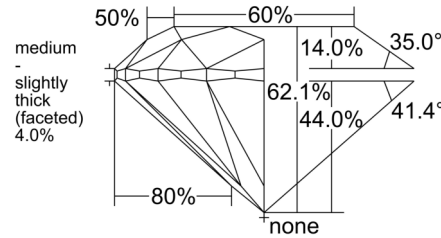

GIA NATURAL DIAMOND GRADING REPORT

June 19, 2026
GIA Report Number 6555497551
Shape and Cutting Style ..... Round Brilliant
Measurements ..... 6.14 - 6.18 x 3.83 mm

GRADING RESULTS

Carat Weight ..... 0.90 carat
Color Grade ..... K
Clarity Grade VVS2
Cut Grade ..... Excellent

ADDITIONAL GRADING INFORMATION

Polish ..... Excellent
Symmetry ..... Excellent
Fluorescence ..... None
Inscription(s): GIA 6555497551

PROPORTIONS

Profile to actual proportions