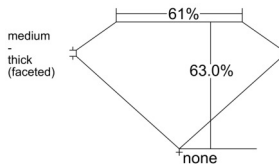

GIA®

FACSIMILE

GIA REPORT 6555496741

Verify this report at GIA.edu

GIA NATURAL DIAMOND DOSSIER®

June 15, 2026
GIA Report Number 6555496741
Shape and Cutting Style ..... Oval Brilliant
Measurements ..... 5.35 x 3.79 x 2.39 mm

GRADING RESULTS

Carat Weight ..... 0.30 carat
Color Grade ..... D
Clarity Grade VVS1

ADDITIONAL GRADING INFORMATION

Polish ..... Excellent
Symmetry ..... Very Good
Fluorescence ..... None
Clarity Characteristics ..... Pinpoint
Inscription(s): GIA 6555496741

PROPORTIONS

Profile not to actual proportions

GRADING SCALES

GIA COLOR SCALE		GIA CLARITY SCALE	
COLORLESS	D	VERY VERY SLIGHTLY INCLUDED	FLAWLESS
	E		INTERNALLY FLAWLESS
	F		VVS₁
	G		VVS₂
	H		VS₁
	I		VS₂
	J		SI₁
	K		SI₂
	L		I₁
	M		I₂
NEAR COLORLESS	N	SLIGHTLY INCLUDED	I₃
	O		
	P		
	Q		
FAINT	R		
	S		
	T		
	U		
VERY LIGHT	V		
	W		
	X		
	Y		
LIGHT	Z