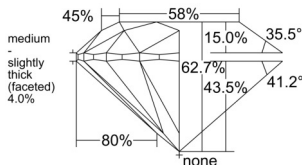

GIA®

FACSIMILE

GIA REPORT 6555493261

Verify this report at GIA.edu

GIA NATURAL DIAMOND DOSSIER®

June 15, 2026
GIA Report Number 6555493261
Shape and Cutting Style ..... Round Brilliant
Measurements ..... 4.82 - 4.83 x 3.02 mm

GRADING RESULTS

Carat Weight ..... 0.43 carat
Color Grade ..... E
Clarity Grade VS1
Cut Grade ..... Excellent

ADDITIONAL GRADING INFORMATION

Polish ..... Excellent
Symmetry ..... Excellent
Fluorescence ..... None
Clarity Characteristics ..... Cloud
Inscription(s): GIA 6555493261

PROPORTIONS

Profile to actual proportions

GRADING SCALES

GIA COLOR SCALE

COLOREDNESS	D
	E
	F
	G
	H
	I
	J
NEAR COLORLESS	K
	L
	M
Faint	N
	O
	P
	Q
	R
	S
	T
	U
	V
	W
	X
	Y
LIGHT	Z

GIA CLARITY SCALE

FLAWLESS	INTERNAL FLAWLESS	
		FLAWLESS
VERY VERY SLIGHTLY INCLUDED	VVS₁	
	VVS₂	
VERY SLIGHTLY INCLUDED	VS₁	
	VS₂	
SLIGHTLY INCLUDED	SI₁	
	SI₂	
INCLUDED	I₁	
	I₂	
	I₃	

GIA CUT SCALE

EXCELLENT
VERY GOOD
GOOD
FAIR
POOR