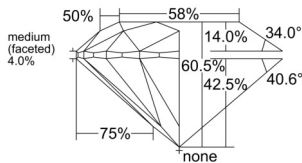

GIA®

FACSIMILE

GIA REPORT 6555492773

Verify this report at GIA.edu

GIA NATURAL DIAMOND DOSSIER®

June 15, 2026
GIA Report Number 6555492773
Shape and Cutting Style ..... Round Brilliant
Measurements ..... 4.42 - 4.44 x 2.68 mm

GRADING RESULTS

Carat Weight ..... 0.32 carat
Color Grade ..... D
Clarity Grade VS1
Cut Grade ..... Excellent

ADDITIONAL GRADING INFORMATION

Polish ..... Excellent
Symmetry ..... Excellent
Fluorescence ..... None
Clarity Characteristics..... Crystal, Cloud, Pinpoint, Needle
Inscription(s): GIA 6555492773

PROPORTIONS

Profile to actual proportions

GRADING SCALES

GIA COLOR SCALE

COLORED	D
	E
	F
	G
	H
	I
	J
NEAR COLORLESS	K
	L
	M
	N
	O
	P
	Q
	R
	S
	T
	U
	V
	W
	X
	Y
	Z

GIA CLARITY SCALE

FLAWLESS	VERY VERY SLIGHTLY INCLUDED	VS₁	VS₂	SL₁	SL₂	I₁	I₂	I₃	
									FLAWLESS
INTERNALLY FLAWLESS	VERY SLIGHTLY INCLUDED	VS₁	VS₂	SL₁	SL₂	I₁	I₂	I₃	

GIA CUT SCALE

EXCELLENT
VERY GOOD
GOOD
FAIR
POOR