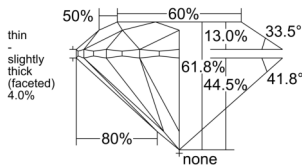

GIA®

FACSIMILE

GIA REPORT 6555491624

Verify this report at GIA.edu

GIA NATURAL DIAMOND DOSSIER®

June 15, 2026
GIA Report Number 6555491624
Shape and Cutting Style ..... Round Brilliant
Measurements ..... 5.08 - 5.09 x 3.14 mm

GRADING RESULTS

Carat Weight ..... 0.50 carat
Color Grade ..... E
Clarity Grade S11
Cut Grade ..... Excellent

ADDITIONAL GRADING INFORMATION

Polish ..... Excellent
Symmetry ..... Excellent
Fluorescence ..... None
Clarity Characteristics ..... Crystal
Inscription(s): GIA 6555491624

PROPORTIONS

GRADING SCALES

GIA COLOR SCALE	GIA CLARITY SCALE	GIA CUT SCALE	
D	FLAWLESS	EXCELLENT	
E	INTERNALLY FLAWLESS		
F		VVS₁	VERY GOOD
G	VVS₂		
H	VS₁	GOOD	
I	VS₂		
J	S1₁	FAIR	
K	S1₂		
L	I₁	POOR	
M	I₂		
N	I₃		
O			
P			
Q			
R			
S			
T			
U			
V			
W			
X			
Y			
Z