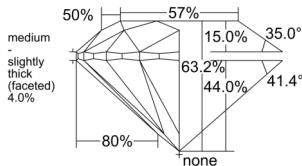

GIA®

FACSIMILE

GIA REPORT 6555490276

Verify this report at GIA.edu

GIA NATURAL DIAMOND DOSSIER®

June 15, 2026
GIA Report Number 6555490276
Shape and Cutting Style ..... Round Brilliant
Measurements ..... 5.15 - 5.18 x 3.26 mm

GRADING RESULTS

Carat Weight ..... 0.53 carat
Color Grade ..... E
Clarity Grade S11
Cut Grade ..... Excellent

ADDITIONAL GRADING INFORMATION

Polish ..... Excellent
Symmetry ..... Excellent
Fluorescence ..... Faint
Clarity Characteristics ..... Crystal, Cloud, Feather
Inscription(s): GIA 6555490276

PROPORTIONS

Profile to actual proportions