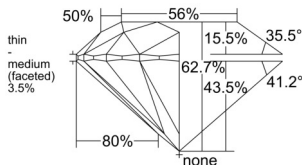

GIA®

FACSIMILE

GIA REPORT 6555483407

Verify this report at GIA.edu

GIA NATURAL DIAMOND DOSSIER®

June 24, 2026
GIA Report Number 6555483407
Shape and Cutting Style ..... Round Brilliant
Measurements ..... 4.74 - 4.76 x 2.98 mm

GRADING RESULTS

Carat Weight ..... 0.41 carat
Color Grade ..... G
Clarity Grade VVS2
Cut Grade ..... Excellent

ADDITIONAL GRADING INFORMATION

Polish ..... Excellent
Symmetry ..... Excellent
Fluorescence ..... None
Clarity Characteristics ..... Feather, Pinpoint
Inscription(s): GIA 6555483407

PROPORTIONS

GRADING SCALES

GIA COLOR SCALE	GIA CLARITY SCALE	GIA CUT SCALE	
D	FLAWLESS	EXCELLENT	
E	INTERNALLY FLAWLESS		
F		VVS₁	VERY GOOD
G	VVS₂		
H	VS₁	GOOD	
I	VS₂		
J	SI₁	FAIR	
K	SI₂		
L	I₁	POOR	
M	I₂		
N	I₃		
O			
P			
Q			
R			
S			
T			
U			
V			
W			
X			
Y			
Z