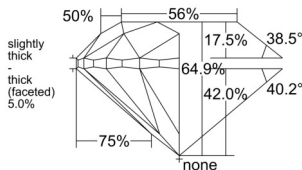

GIA®

FACSIMILE

GIA REPORT 6555483343

Verify this report at GIA.edu

GIA NATURAL DIAMOND DOSSIER®

June 15, 2026
GIA Report Number 6555483343
Shape and Cutting Style ..... Round Brilliant
Measurements ..... 4.92 - 4.97 x 3.21 mm

GRADING RESULTS

Carat Weight ..... 0.50 carat
Color Grade ..... F
Clarity Grade VS2
Cut Grade ..... Very Good

ADDITIONAL GRADING INFORMATION

Polish ..... Excellent
Symmetry ..... Very Good
Fluorescence ..... Faint
Clarity Characteristics..... Crystal, Indented Natural, Cloud
Inscription(s): GIA 6555483343

PROPORTIONS

Profile to actual proportions