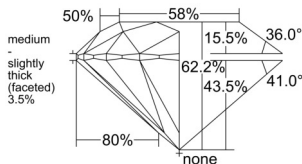

GIA®

FACSIMILE

GIA REPORT 6555482571

Verify this report at GIA.edu

GIA NATURAL DIAMOND DOSSIER®

June 12, 2026
GIA Report Number 6555482571
Shape and Cutting Style ..... Round Brilliant
Measurements ..... 4.27 - 4.31 x 2.67 mm

GRADING RESULTS

Carat Weight ..... 0.30 carat
Color Grade ..... H
Clarity Grade VS2
Cut Grade ..... Excellent

ADDITIONAL GRADING INFORMATION

Polish ..... Excellent
Symmetry ..... Excellent
Fluorescence ..... None
Clarity Characteristics ..... Crystal, Feather
Inscription(s): GIA 6555482571

PROPORTIONS

GRADING SCALES

GIA COLOR SCALE	GIA CLARITY SCALE	GIA CUT SCALE	
D	FLAWLESS	EXCELLENT	
E	INTERNALLY FLAWLESS		
F		VVS₁	VERY GOOD
G	VVS₂		
H	VS₁	GOOD	
I	VS₂		
J	SI₁	FAIR	
K	SI₂		
L	I₁	POOR	
M	I₂		
N	I₃		
O			
P			
Q			
R			
S			
T			
U			
V			
W			
X			
Y			
Z