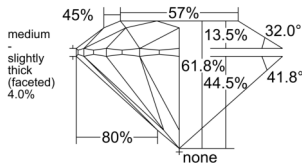

GIA®

FACSIMILE

GIA REPORT 6555480824

Verify this report at GIA.edu

GIA NATURAL DIAMOND DOSSIER®

June 15, 2026
GIA Report Number 6555480824
Shape and Cutting Style ..... Round Brilliant
Measurements ..... 5.65 - 5.68 x 3.50 mm

GRADING RESULTS

Carat Weight ..... 0.68 carat
Color Grade ..... K
Clarity Grade VS2
Cut Grade ..... Excellent

ADDITIONAL GRADING INFORMATION

Polish ..... Excellent
Symmetry ..... Very Good
Fluorescence ..... Faint
Clarity Characteristics ..... Crystal
Inscription(s): GIA 6555480824

PROPORTIONS

Profile to actual proportions