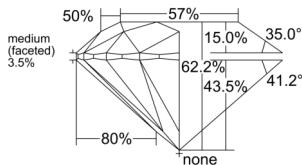

GIA®

FACSIMILE

GIA REPORT 6555478234

Verify this report at GIA.edu

GIA NATURAL DIAMOND DOSSIER®

June 12, 2026
GIA Report Number 6555478234
Shape and Cutting Style ..... Round Brilliant
Measurements ..... 4.79 - 4.83 x 2.99 mm

GRADING RESULTS

Carat Weight ..... 0.42 carat
Color Grade I
Clarity Grade VVS1
Cut Grade ..... Excellent

ADDITIONAL GRADING INFORMATION

Polish ..... Excellent
Symmetry ..... Excellent
Fluorescence ..... None
Clarity Characteristics ..... Pinpoint
Inscription(s): GIA 6555478234

PROPORTIONS

Profile to actual proportions

GRADING SCALES

GIA COLOR SCALE	GIA CLARITY SCALE	GIA CUT SCALE	
D	FLAWLESS	EXCELLENT	
E	INTERNALLY FLAWLESS		
F		VVS₁	VERY GOOD
G	VVS₂		
H	VS₁	GOOD	
I	VS₂		
J	SI₁	FAIR	
K	SI₂		
L	I₁	POOR	
M			
N	I₂		
O			
P	I₃		
Q			
R			
S			
T			
U			
V			
W			
X			
Y			
Z