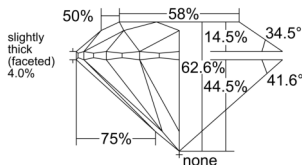

GIA®

FACSIMILE

GIA REPORT 6555476511

Verify this report at GIA.edu

GIA NATURAL DIAMOND DOSSIER®

June 12, 2026
GIA Report Number 6555476511
Shape and Cutting Style ..... Round Brilliant
Measurements ..... 5.08 - 5.11 x 3.19 mm

GRADING RESULTS

Carat Weight ..... 0.51 carat
Color Grade ..... J
Clarity Grade VVS1
Cut Grade ..... Excellent

ADDITIONAL GRADING INFORMATION

Polish ..... Excellent
Symmetry ..... Excellent
Fluorescence ..... Faint
Clarity Characteristics ..... Pinpoint, Cloud
Inscription(s): GIA 6555476511

PROPORTIONS

Profile to actual proportions