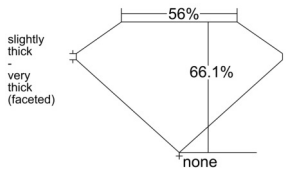

GIA®

FACSIMILE

GIA REPORT 6555476467

Verify this report at GIA.edu

GIA NATURAL DIAMOND DOSSIER®

June 12, 2026
GIA Report Number 6555476467
Shape and Cutting Style ..... Pear Brilliant
Measurements ..... 7.18 x 4.86 x 3.21 mm

GRADING RESULTS

Carat Weight ..... 0.70 carat
Color Grade ..... D
Clarity Grade VS1

ADDITIONAL GRADING INFORMATION

Polish ..... Excellent
Symmetry ..... Very Good
Fluorescence ..... None
Clarity Characteristics ..... Crystal, Cloud, Pinpoint
Inscription(s): GIA 6555476467

PROPORTIONS

Profile not to actual proportions

GRADING SCALES

GIA COLOR SCALE		GIA CLARITY SCALE			
COLORLESS	D	VERY VERY SLIGHTLY INCLUDED	FLAWLESS		
	E		INTERNALLY FLAWLESS		
	F	VERY SLIGHTLY INCLUDED	VS₁		
	G		VS₂		
	H		VS₁		
	NEAR COLORLESS	I	SLIGHTLY INCLUDED	VS₂	
		J		SI₁	
		FAINT	K	INCLUDED	SI₂
			L		I₁
			M		I₂
VERT LIGHT	N	INCLUDED	I₃		
	O				
	P				
	Q				
	R				
	S				
	T				
LIGHT	U				
	V				
	W				
	X				
Y					
Z