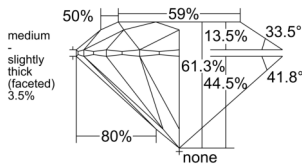

GIA®

FACSIMILE

GIA REPORT 6555475141

Verify this report at GIA.edu

GIA NATURAL DIAMOND DOSSIER®

June 11, 2026
GIA Report Number 6555475141
Shape and Cutting Style ..... Round Brilliant
Measurements ..... 4.37 - 4.40 x 2.69 mm

GRADING RESULTS

Carat Weight ..... 0.31 carat
Color Grade ..... G
Clarity Grade S11
Cut Grade ..... Excellent

ADDITIONAL GRADING INFORMATION

Polish ..... Excellent
Symmetry ..... Excellent
Fluorescence ..... None
Clarity Characteristics ..... Crystal
Inscription(s): GIA 6555475141

PROPORTIONS

Profile to actual proportions