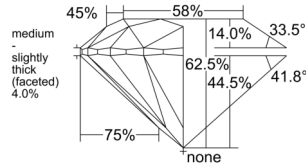

GIA®

FACSIMILE

GIA REPORT 6555473073

Verify this report at GIA.edu

GIA NATURAL DIAMOND DOSSIER®

June 12, 2026
GIA Report Number 6555473073
Shape and Cutting Style ..... Round Brilliant
Measurements ..... 4.51 - 4.54 x 2.83 mm

GRADING RESULTS

Carat Weight ..... 0.35 carat
Color Grade ..... D
Clarity Grade VVS2
Cut Grade ..... Excellent

ADDITIONAL GRADING INFORMATION

Polish ..... Excellent
Symmetry ..... Excellent
Fluorescence ..... None
Clarity Characteristics ..... Cloud, Pinpoint
Inscription(s): GIA 6555473073

PROPORTIONS

Profile to actual proportions