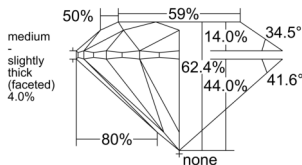

GIA®

FACSIMILE

GIA REPORT 6555472833

Verify this report at GIA.edu

GIA NATURAL DIAMOND DOSSIER®

June 12, 2026
GIA Report Number 6555472833
Shape and Cutting Style ..... Round Brilliant
Measurements ..... 5.05 - 5.08 x 3.16 mm

GRADING RESULTS

Carat Weight ..... 0.50 carat
Color Grade ..... D
Clarity Grade VS1
Cut Grade ..... Excellent

ADDITIONAL GRADING INFORMATION

Polish ..... Excellent
Symmetry ..... Excellent
Fluorescence ..... None
Clarity Characteristics ..... Crystal, Pinpoint
Inscription(s): GIA 6555472833

PROPORTIONS

Profile to actual proportions