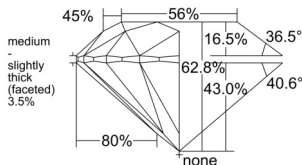

GIA®

FACSIMILE

GIA REPORT 6555471815

Verify this report at GIA.edu

GIA NATURAL DIAMOND DOSSIER®

June 11, 2026
GIA Report Number 6555471815
Shape and Cutting Style ..... Round Brilliant
Measurements ..... 5.03 - 5.06 x 3.17 mm

GRADING RESULTS

Carat Weight ..... 0.50 carat
Color Grade ..... D
Clarity Grade VVS1
Cut Grade ..... Excellent

ADDITIONAL GRADING INFORMATION

Polish ..... Excellent
Symmetry ..... Excellent
Fluorescence ..... None
Clarity Characteristics..... Indented Natural, Surface Graining
Inscription(s): GIA 6555471815

PROPORTIONS

GRADING SCALES

GIA COLOR SCALE

COLORLESS	D
	E
	F
	G
	H
	I
	J
NEAR COLORLESS	K
	L
Faint	M
	N
	O
	P
Very Light	Q
	R
	S
	T
	U
	V
Light	W
	X
	Y
	Z

GIA CLARITY SCALE

FLAWLESS	INTERNAL FLAWLESS	
		FLAWLESS
VERY VERY SLIGHTLY INCLUDED	VVS₁	
	VVS₂	
VERY SLIGHTLY INCLUDED	VS₁	
	VS₂	
SLIGHTLY INCLUDED	SI₁	
	SI₂	
INCLUDED	I₁	
	I₂	
	I₃	

GIA CUT SCALE

EXCELLENT
VERY GOOD
GOOD
FAIR
POOR