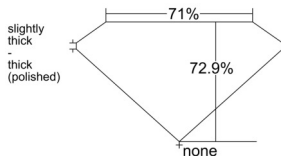

GIA®

FACSIMILE

GIA REPORT 6555465736

Verify this report at GIA.edu

GIA NATURAL DIAMOND DOSSIER®

June 12, 2026
GIA Report Number 6555465736
Shape and Cutting Style ..... Square Modified Brilliant
Measurements ..... 3.68 x 3.68 x 2.68 mm

GRADING RESULTS

Carat Weight ..... 0.30 carat
Color Grade ..... D
Clarity Grade VVS2

ADDITIONAL GRADING INFORMATION

Polish ..... Excellent
Symmetry ..... Excellent
Fluorescence ..... None
Clarity Characteristics ..... Pinpoint, Feather
Inscription(s): GIA 6555465736

PROPORTIONS

Profile not to actual proportions

GRADING SCALES

GIA COLOR SCALE		GIA CLARITY SCALE				
COLORLESS	D	NEAR COLORLESS	FLAWLESS			
	E		INTERNALLY FLAWLESS			
	F		VERY VERY SLIGHTLY INCLUDED	VVS₁		
	G			VVS₂		
	H		VERY SLIGHTLY INCLUDED	VS₁		
	I			VS₂		
	J			SLIGHTLY INCLUDED	SI₁	
	K		SI₂			
	FAINT		L	VERY LIGHT	I₁	
			M		INCLUDED	I₂
N		I₃				
O		LIGHT				
P						
Q						
R						
S						
T						
U						
V						
W						
X						
Y						
Z