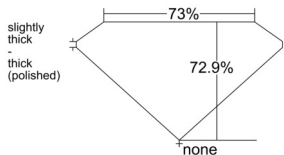

GIA®

FACSIMILE

GIA REPORT 6555465663

Verify this report at GIA.edu

GIA NATURAL DIAMOND DOSSIER®

June 12, 2026
GIA Report Number 6555465663
Shape and Cutting Style ..... **Square Modified Brilliant**
Measurements ..... 4.90 x 4.87 x 3.55 mm

GRADING RESULTS

Carat Weight ..... 0.74 carat
Color Grade ..... E
Clarity Grade VVS1

ADDITIONAL GRADING INFORMATION

Polish ..... Excellent
Symmetry ..... Very Good
Fluorescence ..... Faint
Clarity Characteristics ..... Pinpoint
Inscription(s): GIA 6555465663

PROPORTIONS

Profile not to actual proportions

GRADING SCALES

GIA COLOR SCALE		GIA CLARITY SCALE			
COLORLESS	D	VERY VERY SLIGHTLY INCLUDED	FLAWLESS		
	E		INTERNALLY FLAWLESS		
	F		VVS₁		
	NEAR COLORLESS	G	VERY SLIGHTLY INCLUDED	VVS₂	
		H		VS₁	
		FAINT	I	SLIGHTLY INCLUDED	VS₂
			J		SI₁
			K		SI₂
	LIGHT	L	INCLUDED	I₁	
		M		I₂	
N		I₃			
O					
P					
Q					
R					
S