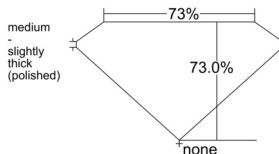

GIA®

FACSIMILE

GIA REPORT 6555459961

Verify this report at GIA.edu

GIA NATURAL DIAMOND DOSSIER®

June 12, 2026
GIA Report Number 6555459961
Shape and Cutting Style ..... **Square Modified Brilliant**
Measurements ..... 3.73 x 3.72 x 2.72 mm

GRADING RESULTS

Carat Weight ..... 0.30 carat
Color Grade ..... E
Clarity Grade VS1

ADDITIONAL GRADING INFORMATION

Polish ..... Excellent
Symmetry ..... Very Good
Fluorescence ..... None
Clarity Characteristics ..... Feather, Pinpoint
Inscription(s): GIA 6555459961

PROPORTIONS

Profile not to actual proportions

GRADING SCALES

GIA COLOR SCALE		GIA CLARITY SCALE	
COLORLESS	D	VERY VERY SLIGHTLY INCLUDED	FLAWLESS
	E		INTERNALLY FLAWLESS
	F		VVS₁
	G		VVS₂
	H		VS₁
	I		VS₂
	J		SI₁
	K		SI₂
	L		I₁
	M		I₂
NEAR COLORLESS	N	SLIGHTLY INCLUDED	I₃
	O		
	P		
	Q		
FAINT	R		
	S		
	T		
	U		
VERY LIGHT	V		
	W		
	X		
	Y		
LIGHT	Z