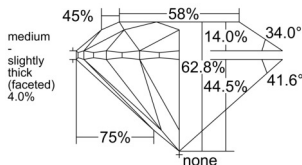

GIA®

FACSIMILE

GIA REPORT 6555456036

Verify this report at GIA.edu

GIA NATURAL DIAMOND DOSSIER®

June 10, 2026
GIA Report Number 6555456036
Shape and Cutting Style ..... Round Brilliant
Measurements ..... 5.02 - 5.09 x 3.18 mm

GRADING RESULTS

Carat Weight ..... 0.50 carat
Color Grade ..... E
Clarity Grade VS1
Cut Grade ..... Excellent

ADDITIONAL GRADING INFORMATION

Polish ..... Excellent
Symmetry ..... Very Good
Fluorescence ..... Medium Blue
Clarity Characteristics..... Crystal, Pinpoint
Inscription(s): GIA 6555456036

PROPORTIONS

Profile to actual proportions

GRADING SCALES

GIA COLOR SCALE

COLORESS	D
	E
	F
	G
	H
	I
	J
NEAR COLORESS	K
	L
FAIN	M
	N
	O
	P
VERY LIGHT	Q
	R
	S
	T
	U
	V
	W
	X
	Y
LIGHT	Z

GIA CLARITY SCALE

VERY VERY SLIGHTLY INCLUDED	FLAWLESS
	INTERNALLY FLAWLESS
VERY SLIGHTLY INCLUDED	VVS₁
	VVS₂
SLIGHTLY INCLUDED	VS₁
	VS₂
INCLUDED	SI₁
	SI₂
	I₁
	I₂
	I₃

GIA CUT SCALE

EXCELLENT
VERY GOOD
GOOD
FAIR
POOR