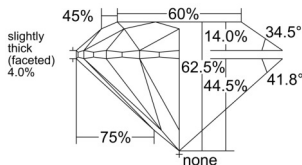

GIA®

FACSIMILE

GIA REPORT 6555450980

Verify this report at GIA.edu

GIA NATURAL DIAMOND DOSSIER®

June 09, 2026
GIA Report Number 6555450980
Shape and Cutting Style ..... Round Brilliant
Measurements ..... 5.04 - 5.07 x 3.16 mm

GRADING RESULTS

Carat Weight ..... 0.50 carat
Color Grade ..... F
Clarity Grade S11
Cut Grade ..... Excellent

ADDITIONAL GRADING INFORMATION

Polish ..... Excellent
Symmetry ..... Excellent
Fluorescence ..... None
Clarity Characteristics ..... Cloud
Inscription(s): GIA 6555450980

PROPORTIONS

Profile to actual proportions