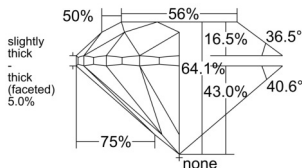

GIA®

FACSIMILE

GIA REPORT 6555447159

Verify this report at GIA.edu

GIA NATURAL DIAMOND DOSSIER®

June 09, 2026
GIA Report Number 6555447159
Shape and Cutting Style ..... Round Brilliant
Measurements ..... 6.03 - 6.06 x 3.88 mm

GRADING RESULTS

Carat Weight ..... 0.90 carat
Color Grade ..... G
Clarity Grade VS1
Cut Grade ..... Very Good

ADDITIONAL GRADING INFORMATION

Polish ..... Excellent
Symmetry ..... Excellent
Fluorescence ..... None
Clarity Characteristics ..... Feather, Cloud, Pinpoint
Inscription(s): GIA 6555447159

PROPORTIONS

GRADING SCALES

GIA COLOR SCALE

COLORLESS	D
	E
	F
	G
	H
	I
	J
NEAR COLORLESS	K
	L
Faint	M
	N
	O
	P
	R
	S
	T
	U
	V
	W
	X
	Y
Light	Z

GIA CLARITY SCALE

FLAWLESS	VERY VERY SLIGHTLY INCLUDED	VVS₁	VVS₂	VS₁	VS₂	SI₁	SI₂	I₁	I₂	I₃	
											VERY SLIGHTLY INCLUDED
INTERNALLY FLAWLESS											

GIA CUT SCALE

EXCELLENT
VERY GOOD
GOOD
FAIR
POOR