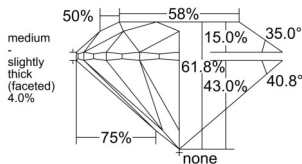

GIA®

FACSIMILE

GIA REPORT 6555445306

Verify this report at GIA.edu

GIA NATURAL DIAMOND DOSSIER®

June 09, 2026
GIA Report Number 6555445306
Shape and Cutting Style ..... Round Brilliant
Measurements ..... 4.87 - 4.90 x 3.02 mm

GRADING RESULTS

Carat Weight ..... 0.44 carat
Color Grade ..... E
Clarity Grade VS2
Cut Grade ..... Excellent

ADDITIONAL GRADING INFORMATION

Polish ..... Excellent
Symmetry ..... Excellent
Fluorescence ..... None
Clarity Characteristics ..... Crystal, Cloud, Feather
Inscription(s): GIA 6555445306

PROPORTIONS

Profile to actual proportions

GRADING SCALES

GIA COLOR SCALE	GIA CLARITY SCALE	GIA CUT SCALE
D	FLAWLESS	EXCELLENT
E	INTERNALLY FLAWLESS	
F	VVS₁	VERY GOOD
G		
H	VS₁	GOOD
I		
J	VS₂	FAIR
K		
L	SI₁	POOR
M		
N	I₁	
O		
P	I₂	
Q		
R	I₃	
S		
T		
U		
V		
W		
X		
Y		
Z