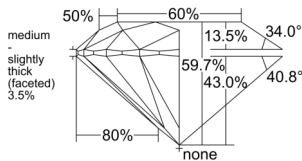

GIA®

FACSIMILE

GIA REPORT 6555439626

Verify this report at GIA.edu

GIA NATURAL DIAMOND DOSSIER®

June 09, 2026
GIA Report Number 6555439626
Shape and Cutting Style ..... Round Brilliant
Measurements ..... 5.77 - 5.80 x 3.46 mm

GRADING RESULTS

Carat Weight ..... 0.70 carat
Color Grade ..... E
Clarity Grade VS1
Cut Grade ..... Excellent

ADDITIONAL GRADING INFORMATION

Polish ..... Excellent
Symmetry ..... Excellent
Fluorescence ..... None
Clarity Characteristics ..... Feather, Cloud, Pinpoint
Inscription(s): GIA 6555439626

PROPORTIONS

Profile to actual proportions