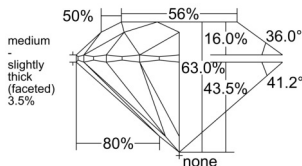

GIA®

FACSIMILE

GIA NATURAL DIAMOND DOSSIER®

June 09, 2026
GIA Report Number 6555437301
Shape and Cutting Style ..... Round Brilliant
Measurements ..... 5.05 - 5.08 x 3.19 mm

GRADING RESULTS

Carat Weight ..... 0.50 carat
Color Grade ..... E
Clarity Grade VS1
Cut Grade ..... Excellent

ADDITIONAL GRADING INFORMATION

Polish ..... Excellent
Symmetry ..... Excellent
Fluorescence ..... None
Clarity Characteristics ..... Feather, Pinpoint
Inscription(s): GIA 6555437301

GIA REPORT 6555437301

Verify this report at GIA.edu

PROPORTIONS

GRADING SCALES

GIA COLOR SCALE

COLORLESS	D
	E
	F
	G
	H
	I
	J
NEAR COLORLESS	K
	L
Faint	M
	N
	O
	P
	Q
	R
	S
	T
	U
	V
	W
	X
	Y
Light	Z

GIA CLARITY SCALE

FLAWLESS	INTERNAL FLAWLESS	
		FLAWLESS
VERY VERY SLIGHTLY INCLUDED	VVS₁	
	VVS₂	
VERY SLIGHTLY INCLUDED	VS₁	
	VS₂	
SLIGHTLY INCLUDED	SI₁	
	SI₂	
INCLUDED	I₁	
	I₂	
	I₃	

GIA CUT SCALE

EXCELLENT
VERY GOOD
GOOD
FAIR
POOR