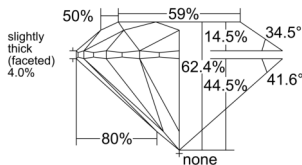

GIA®

FACSIMILE

GIA REPORT 6555434449

Verify this report at GIA.edu

GIA NATURAL DIAMOND DOSSIER®

June 05, 2026
GIA Report Number 6555434449
Shape and Cutting Style ..... Round Brilliant
Measurements ..... 4.71 - 4.73 x 2.95 mm

GRADING RESULTS

Carat Weight ..... 0.40 carat
Color Grade I
Clarity Grade VS1
Cut Grade ..... Excellent

ADDITIONAL GRADING INFORMATION

Polish ..... Excellent
Symmetry ..... Excellent
Fluorescence ..... None
Clarity Characteristics ..... Cloud, Pinpoint
Inscription(s): GIA 6555434449

PROPORTIONS

Profile to actual proportions