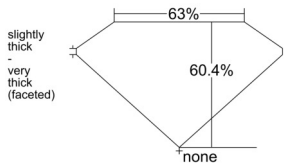

GIA®

FACSIMILE

GIA REPORT 6555432706

Verify this report at GIA.edu

GIA NATURAL DIAMOND DOSSIER®

June 11, 2026
GIA Report Number 6555432706
Shape and Cutting Style ..... Oval Brilliant
Measurements ..... 6.25 x 4.57 x 2.76 mm

GRADING RESULTS

Carat Weight ..... 0.50 carat
Color Grade ..... G
Clarity Grade VVS2

ADDITIONAL GRADING INFORMATION

Polish ..... Excellent
Symmetry ..... Excellent
Fluorescence ..... None
Clarity Characteristics ..... Feather, Pinpoint
Inscription(s): GIA 6555432706

PROPORTIONS

Profile not to actual proportions

GRADING SCALES

GIA COLOR SCALE		GIA CLARITY SCALE			
COLORLESS	D	VERY VERY SLIGHTLY INCLUDED	FLAWLESS		
	E		INTERNALLY FLAWLESS		
	F		VVS₁		
	NEAR COLORLESS	G	VVS₂		
		H	VERY SLIGHTLY INCLUDED	VS₁	
		I		VS₂	
		FAINT	J	SLIGHTLY INCLUDED	SI₁
			K		SI₂
	L		INCLUDED		I₁
	M			I₂	
N	I₃				
VERT LIGHT	O				
	P				
	Q				
	R				
	S				
	T				
LIGHT	U				
	V				
	W				
	X				
	Y				
	Z