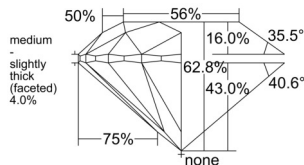

GIA®

FACSIMILE

GIA REPORT 6555429302

Verify this report at GIA.edu

GIA NATURAL DIAMOND DOSSIER®

June 08, 2026
GIA Report Number 6555429302
Shape and Cutting Style ..... Round Brilliant
Measurements ..... 6.12 - 6.16 x 3.85 mm

GRADING RESULTS

Carat Weight ..... 0.90 carat
Color Grade ..... F
Clarity Grade VS2
Cut Grade ..... Excellent

ADDITIONAL GRADING INFORMATION

Polish ..... Excellent
Symmetry ..... Excellent
Fluorescence ..... Medium Blue
Clarity Characteristics..... Crystal, Indented Natural
Inscription(s): GIA 6555429302

PROPORTIONS

GRADING SCALES

GIA COLOR SCALE

COLOREDNESS	D
	E
	F
	G
	H
	I
	J
NEAR COLORLESS	K
	L
	M
Faint	N
	O
	P
	Q
	R
	S
	T
	U
	V
	W
	X
	Y
Light	Z

GIA CLARITY SCALE

FLAWLESS	INTERNAL FLAWLESS	
		FLAWLESS
VERY VERY SLIGHTLY INCLUDED	VVS₁	
	VVS₂	
VERY SLIGHTLY INCLUDED	VS₁	
	VS₂	
SLIGHTLY INCLUDED	SI₁	
	SI₂	
INCLUDED	I₁	
	I₂	
	I₃	

GIA CUT SCALE

EXCELLENT
VERY GOOD
GOOD
FAIR
POOR