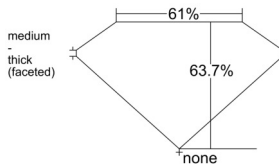

GIA®

FACSIMILE

GIA REPORT 6555426078

Verify this report at GIA.edu

GIA NATURAL DIAMOND DOSSIER®

June 04, 2026
GIA Report Number 6555426078
Shape and Cutting Style ..... Pear Brilliant
Measurements ..... 6.37 x 4.03 x 2.57 mm

GRADING RESULTS

Carat Weight ..... 0.40 carat
Color Grade ..... G
Clarity Grade VVS2

ADDITIONAL GRADING INFORMATION

Polish ..... Excellent
Symmetry ..... Very Good
Fluorescence ..... Medium Blue
Clarity Characteristics ..... Cloud
Inscription(s): GIA 6555426078

PROPORTIONS

Profile not to actual proportions

GRADING SCALES

GIA COLOR SCALE		GIA CLARITY SCALE			
COLORLESS	D	VERY VERY SLIGHTLY INCLUDED	FLAWLESS		
	E		INTERNALLY FLAWLESS		
	F	VERY SLIGHTLY INCLUDED	VVS₁		
	G		VVS₂		
	H		VS₁		
	NEAR COLORLESS	I	SLIGHTLY INCLUDED	VS₂	
		J		SI₁	
		LIGHT	K	INCLUDED	SI₂
			L		I₁
			M		I₂
N	NOT GRADED		I₃		
O					
P					
Q					
R					
S					
T					
U					
V					
W					
X					
Y					
Z