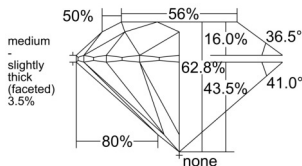

GIA®

FACSIMILE

GIA REPORT 6555425821

Verify this report at GIA.edu

GIA NATURAL DIAMOND DOSSIER®

June 04, 2026
GIA Report Number 6555425821
Shape and Cutting Style ..... Round Brilliant
Measurements ..... 4.57 - 4.59 x 2.88 mm

GRADING RESULTS

Carat Weight ..... 0.37 carat
Color Grade ..... D
Clarity Grade S11
Cut Grade ..... Excellent

ADDITIONAL GRADING INFORMATION

Polish ..... Excellent
Symmetry ..... Excellent
Fluorescence ..... Faint
Clarity Characteristics ..... Feather, Cloud, Crystal
Inspection(s): GIA 6555425821

PROPORTIONS

GRADING SCALES

GIA COLOR SCALE

COLORESS	D
	E
	F
	G
	H
	I
	J
NEAR COLORESS	K
	L
FAIN	M
	N
	O
	P
VERY LIGHT	Q
	R
	S
	T
	U
	V
	W
	X
	Y
LIGHT	Z

GIA CLARITY SCALE

FLAWLESS	INTERNAL FLAWLESS	
		FLAWLESS
VERY VERY SLIGHTLY INCLUDED	VVS₁	
	VVS₂	
VERY SLIGHTLY INCLUDED	VS₁	
	VS₂	
SLIGHTLY INCLUDED	SI₁	
	SI₂	
INCLUDED	I₁	
	I₂	
	I₃	

GIA CUT SCALE

EXCELLENT
VERY GOOD
GOOD
FAIR
POOR