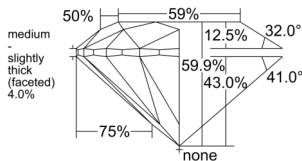

GIA®

FACSIMILE

GIA REPORT 6555424443

Verify this report at GIA.edu

GIA NATURAL DIAMOND DOSSIER®

June 04, 2026
GIA Report Number 6555424443
Shape and Cutting Style ..... Round Brilliant
Measurements ..... 5.75 - 5.78 x 3.45 mm

GRADING RESULTS

Carat Weight ..... 0.70 carat
Color Grade ..... G
Clarity Grade S11
Cut Grade ..... Excellent

ADDITIONAL GRADING INFORMATION

Polish ..... Excellent
Symmetry ..... Excellent
Fluorescence ..... None
Clarity Characteristics..... Crystal, Feather, Needle
Inscription(s): GIA 6555424443

PROPORTIONS

Profile to actual proportions

GRADING SCALES

GIA COLOR SCALE	GIA CLARITY SCALE	GIA CUT SCALE
COLOREDNESS	FLAWLESS	EXCELLENT
D	INTERNALLY FLAWLESS	
E	VVS₁	VERY GOOD
F		
G	VVS₂	
H	VS₁	GOOD
I		
J	VS₂	
K	SI₁	FAIR
L		
M	SI₂	
N	I₁	POOR
O		
P	I₂	
Q	I₃	
R		
S		
T		
U		
V		
W		
X		
Y		
Z