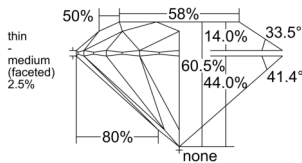

GIA®

FACSIMILE

GIA REPORT 6555422472

Verify this report at GIA.edu

GIA NATURAL DIAMOND DOSSIER®

June 11, 2026
GIA Report Number 6555422472
Shape and Cutting Style ..... Round Brilliant
Measurements ..... 5.76 - 5.80 x 3.49 mm

GRADING RESULTS

Carat Weight ..... 0.70 carat
Color Grade ..... J
Clarity Grade VS1
Cut Grade ..... Excellent

ADDITIONAL GRADING INFORMATION

Polish ..... Excellent
Symmetry ..... Excellent
Fluorescence ..... None
Clarity Characteristics ..... Feather
Inscription(s): GIA 6555422472

PROPORTIONS

GRADING SCALES

GIA COLOR SCALE

COLOURESS	D
	E
	F
	G
	H
	I
	J
NEAR COLOURESS	K
	L
FAINI	M
	N
	O
	P
	Q
	R
	S
	T
	U
	V
	W
	X
	Y
LIGHT	Z

GIA CLARITY SCALE

FLAWLESS	INTERNAL FLAWLESS	
		FLAWLESS
VERY VERY SLIGHTLY INCLUDED	VVS₁	
	VVS₂	
VERY SLIGHTLY INCLUDED	VS₁	
	VS₂	
SLIGHTLY INCLUDED	SI₁	
	SI₂	
INCLUDED	I₁	
	I₂	
	I₃	

GIA CUT SCALE

EXCELLENT
VERY GOOD
GOOD
FAIR
POOR