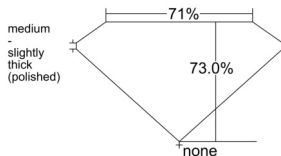

GIA®

FACSIMILE

GIA REPORT 6555421598

Verify this report at GIA.edu

GIA NATURAL DIAMOND DOSSIER®

June 04, 2026
GIA Report Number 6555421598
Shape and Cutting Style ..... **Square Modified Brilliant**
Measurements ..... 3.78 x 3.75 x 2.74 mm

GRADING RESULTS

Carat Weight ..... 0.31 carat
Color Grade ..... D
Clarity Grade VVS1

ADDITIONAL GRADING INFORMATION

Polish ..... Excellent
Symmetry ..... Very Good
Fluorescence ..... None
Clarity Characteristics..... Pinpoint, Internal Graining
Inscription(s): GIA 6555421598

PROPORTIONS

Profile not to actual proportions

GRADING SCALES

GIA COLOR SCALE		GIA CLARITY SCALE			
COLORLESS	D	VERY VERY SLIGHTLY INCLUDED	FLAWLESS		
	E		INTERNALLY FLAWLESS		
	F	VERY SLIGHTLY INCLUDED	VVS₁		
	G		VVS₂		
	H		VS₁		
	NEAR COLORLESS	I	SLIGHTLY INCLUDED	VS₂	
		J		SI₁	
		FAINT	K	INCLUDED	SI₂
			L		I₁
			M		I₂
N			I₃		
VERT LIGHT	O	LIGHT			
	P				
	Q				
	R				
	S				
	T				
LIGHT	U				
	V				
	W				
	X				
Y					
Z