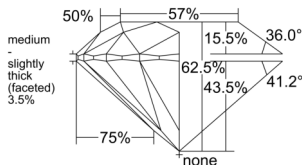

GIA®

FACSIMILE

GIA REPORT 6555412661

Verify this report at GIA.edu

GIA NATURAL DIAMOND DOSSIER®

June 02, 2026
GIA Report Number 6555412661
Shape and Cutting Style ..... Round Brilliant
Measurements ..... 5.66 - 5.69 x 3.55 mm

GRADING RESULTS

Carat Weight ..... 0.70 carat
Color Grade ..... H
Clarity Grade VS1
Cut Grade ..... Excellent

ADDITIONAL GRADING INFORMATION

Polish ..... Excellent
Symmetry ..... Excellent
Fluorescence ..... Strong Blue
Clarity Characteristics..... Crystal, Feather, Pinpoint
Inscription(s): GIA 6555412661

PROPORTIONS

GRADING SCALES

GIA COLOR SCALE	GIA CLARITY SCALE	GIA CUT SCALE	
COLOURLESS D	FLAWLESS	EXCELLENT	
E	INTERNALLY FLAWLESS		
F		VVS₁	VERY GOOD
G	VVS₂		
H	VS₁	GOOD	
I	VS₂		
J	SI₁	FAIR	
K	SI₂		
L	I₁	POOR	
M	I₂		
N	I₃		
O			
P			
Q			
R			
S			
T			
U			
V			
W			
X			
Y			
Z