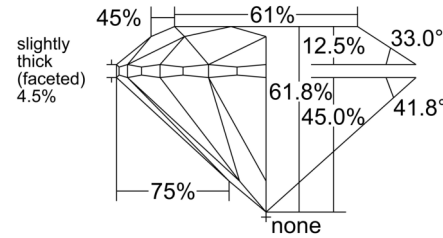

GIA NATURAL DIAMOND GRADING REPORT

 June 08, 2026
 GIA Report Number 6555412273
 Shape and Cutting Style Round Brilliant
 Measurements 6.36 - 6.40 x 3.95 mm

GRADING RESULTS

 Carat Weight 1.00 carat
 Color Grade D
 Clarity Grade VVS1
 Cut Grade Excellent

ADDITIONAL GRADING INFORMATION

 Polish Excellent
 Symmetry Excellent
 Fluorescence None
 Inscription(s): GIA 6555412273

PROPORTIONS

Profile to actual proportions

CLARITY CHARACTERISTICS

KEY TO SYMBOLS*

-  Cloud
-  Feather
-  Natural

* Red symbols denote internal characteristics (inclusions). Green or black symbols denote external characteristics (blemishes). Diagram is an approximate representation of the diamond, and symbols shown indicate type, position, and approximate size of clarity characteristics. All clarity characteristics may not be shown. Details of finish are not shown.