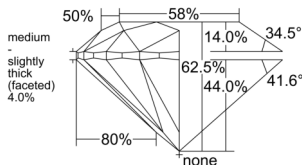

GIA®

FACSIMILE

GIA REPORT 6555411264

Verify this report at GIA.edu

GIA NATURAL DIAMOND DOSSIER®

June 04, 2026
GIA Report Number 6555411264
Shape and Cutting Style ..... Round Brilliant
Measurements ..... 6.17 - 6.19 x 3.86 mm

GRADING RESULTS

Carat Weight ..... 0.90 carat
Color Grade ..... H
Clarity Grade VS2
Cut Grade ..... Excellent

ADDITIONAL GRADING INFORMATION

Polish ..... Excellent
Symmetry ..... Excellent
Fluorescence ..... None
Clarity Characteristics ..... Cloud, Feather
Inscription(s): GIA 6555411264

PROPORTIONS

Profile to actual proportions

GRADING SCALES

GIA COLOR SCALE	GIA CLARITY SCALE	GIA CUT SCALE	
D	FLAWLESS	EXCELLENT	
E	INTERNALLY FLAWLESS		
F		VVS₁	VERY GOOD
G	VVS₂		
H	VS₁	GOOD	
I	VS₂		
J	SI₁	FAIR	
K	SI₂		
L	I₁	POOR	
M	I₂		
N	I₃		
O			
P			
Q			
R			
S			
T			
U			
V			
W			
X			
Y			
Z