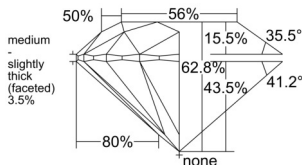

GIA®

FACSIMILE

GIA REPORT 6555410814

Verify this report at GIA.edu

GIA NATURAL DIAMOND DOSSIER®

June 04, 2026
GIA Report Number 6555410814
Shape and Cutting Style ..... Round Brilliant
Measurements ..... 5.06 - 5.09 x 3.19 mm

GRADING RESULTS

Carat Weight ..... 0.50 carat
Color Grade ..... E
Clarity Grade VS2
Cut Grade ..... Excellent

ADDITIONAL GRADING INFORMATION

Polish ..... Excellent
Symmetry ..... Very Good
Fluorescence ..... Medium Blue
Clarity Characteristics ..... Crystal
Inscription(s): GIA 6555410814

PROPORTIONS

Profile to actual proportions